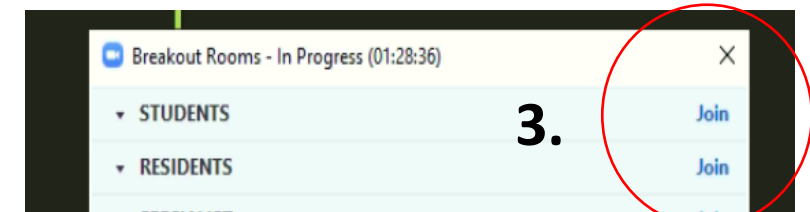

## Before you connect here are some instructions

Update ZOOM in order to be able to self-select breakout rooms.

Desktop client or mobile app: version 5.3.0 or higher

ChromeOS: version 5.0

1. Tell your friends to meet you in the “SRPC Corridor”
2. Look for the “Breakout Rooms” at the bottom of the screen.
3. Hover over the room – click to join.
4. Click “Leave Breakout Room” to go back to the corridor to choose another room.
5. Click “Leave Meeting” to exit Zoom.
6. Come back and network whenever you like.

1.

2.

3.

ZOOM LINK TO THE SRPC CORRIDOR